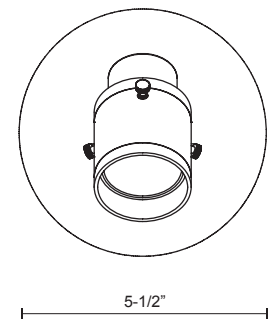

81351

SPECIFICATION SHEET

Description:

Single lamp monopoint fixture with frosted glass shade.

Metal Finish(es):

BN - Brushed Nickel BZ - Bronze

Glass Colour(s):

Frosted Glass

Lamping:

1 X 50W, GU10, 120V

PROJECT:	
DATE:	TYPE:

81351 BN

81351 BN

81351 BZ