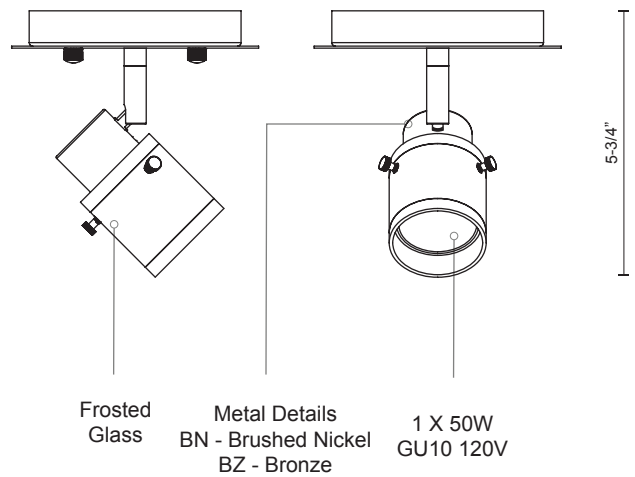

81351

SPECIFICATION SHEET

Description:

Single lamp monopoint fixture with frosted glass shade.

Metal Finish(es):

BN - Brushed Nickel BZ - Bronze

Glass Colour(s):

Frosted Glass

Lamping:

1 X 50W, GU10, 120V

PROJECT:	
DATE:	TYPE:

81351 BN

81351 BN

81351 BZ